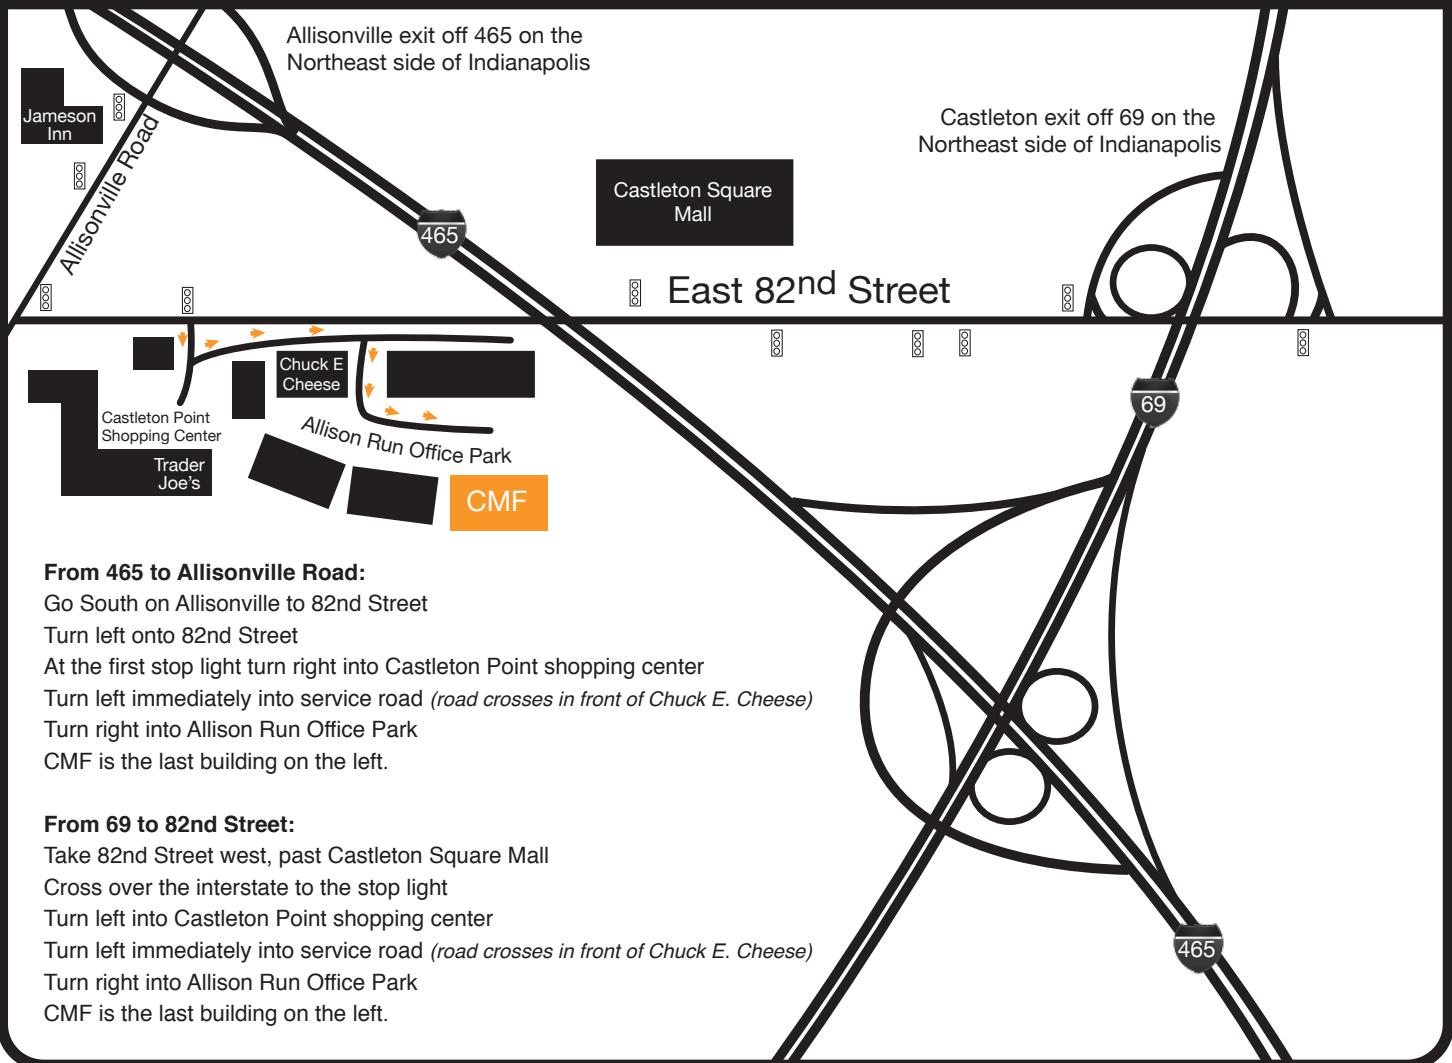

Directions to CMF International

5525 E. 82nd Street, Indianapolis ■ 317.578.2700

From 465 to Allisonville Road:

- Go South on Allisonville to 82nd Street
- Turn left onto 82nd Street
- At the first stop light turn right into Castleton Point shopping center
- Turn left immediately into service road (*road crosses in front of Chuck E. Cheese*)
- Turn right into Allison Run Office Park
- CMF is the last building on the left.

From 69 to 82nd Street:

- Take 82nd Street west, past Castleton Square Mall
- Cross over the interstate to the stop light
- Turn left into Castleton Point shopping center
- Turn left immediately into service road (*road crosses in front of Chuck E. Cheese*)
- Turn right into Allison Run Office Park
- CMF is the last building on the left.